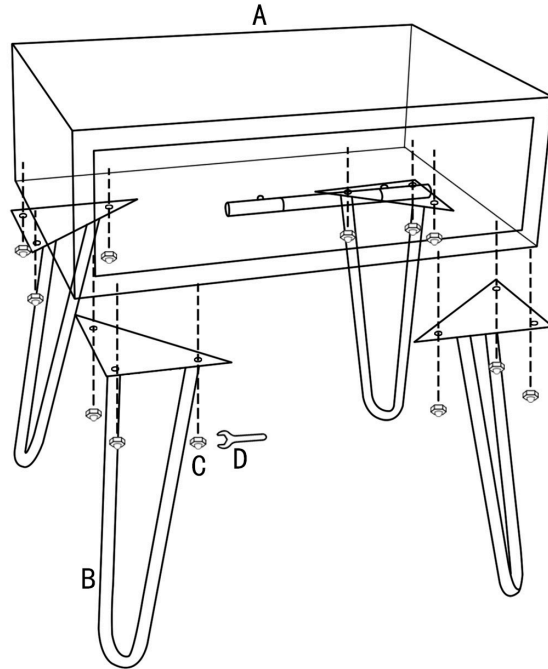

FIRSTIME & CO.[®]
— AMERICAN DESIGNED —

INSTRUCTION MANUAL

70011 Vaughn
Hairpin Table

ASSEMBLY INSTRUCTIONS

A 1PC

B 4PCS

C 12PCS

D 1PC

STEP 1

FULLY ASSEMBLED