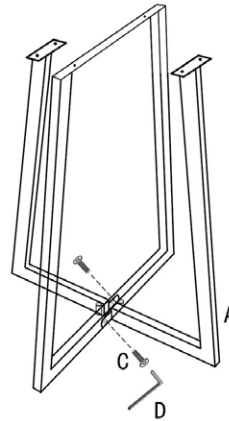

ASSEMBLY INSTRUCTIONS

A 1PC

STEP 1

C 8PCS