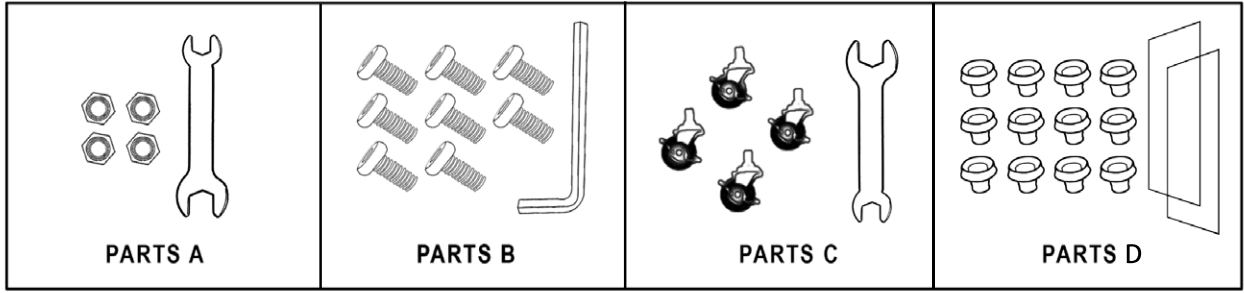

FIRSTIME & CO.[®]
— AMERICAN DESIGNED —

INSTRUCTION MANUAL

70104 Delilah
Silver Bar Cart

70104 DELILAH SILVER BAR CART

ASSEMBLY INSTRUCTIONS

FIRSTIME & CO.
— AMERICAN DESIGNED —

STEP 1
use parts A

STEP 2
use parts A

STEP 3
use parts B

STEP 4
use parts B

STEP 5
use parts B

STEP 6
use parts C

STEP 7
use parts D

STEP 8
use parts D